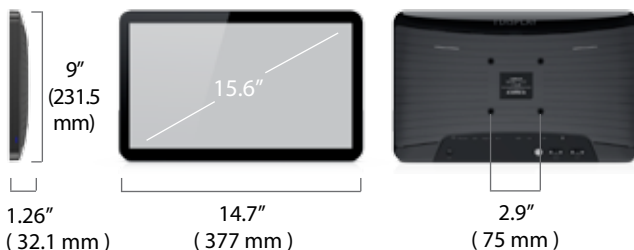

Panel Information

Screen Size	15.6"
Touch Screen Type	Resistive touch screen
Active Area	344.23 (H) x 193.53 (V) mm
Pixel Pitch	0.252 (H) x 0.252 (V) mm
Max Resolution	1366 x 768
Brightness	220 cd/m2
Contrast Ratio	400
Horizontal Viewing Angle	3 o'clock = 45° 9 o'clock = 45°
Vertical Viewing Angle	12 o'clock = 15° 6 o'clock = 35°
Aspect Ratio	16:9

Power

Power Input	110V/240V
Power Output	12V/4A
Power Consumption	25W (max)
Power Source	Power Supply cable 3m

General Information

Size (W x H x D)	522 x 107 x 301 mm
Weight	1530 g
Operation Temperature	0°C to 40° C
Relative Humidity	40% - 70%
Internal Memory	4GB
Connectivity	Wi-Fi 802.11 b/g/n 3G (*) WCDMA (CDMA 2000 optional) Bluetooth 2.1
Color	Black / White (other colors optional)
Input Ports	USB (*2) / Micro SD / 3G SIM / HDMI / Earphones / I2C (PB and MS) / DC in / ON/OFF switch / Volume button / Brightness button
Approvals & Certifications	ROHS, CE / FCC