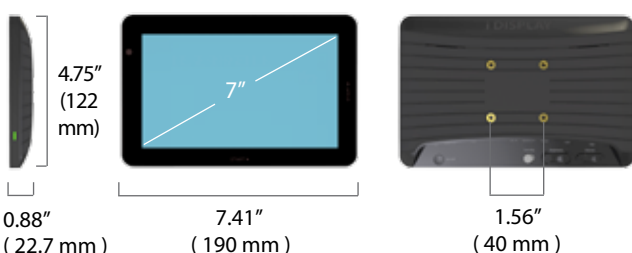

Panel Information	
Screen Size	7"
Touch Screen Type	High quality capacitive touch screen
Active Area	154.08 (W) x 85.92 (H) mm
Pixel Pitch	0.0642 (H) x 0.1790 (V) mm
Max Resolution	800 x 480
Brightness	400 cd/m2
Contrast Ratio	500
Horizontal Viewing Angle	3 o'clock = 70° 9 o'clock = 70°
Vertical Viewing Angle	12 o'clock = 50° 6 o'clock = 70°
Aspect Ratio	16:9

Playback Functions	
Functionality	Supports auto play of movie/ flash swf file/ APK/ JPEG Support Standby mode Supports content management system Supports up to 20 extra push buttons
Video Formats	MKV/ MPEG4/ AVI/ FLV/ MOV/RMVB
Image Formats	JPEG, BMP, PNG

Audio Outputs	
Mono/ Stereo	Stereo
Audio Code	MP3/ APE/ FLAC/ AAC/ OGG

Recommended Video Format	
Resolution	1920X1080
Video Format	XVID (.AVI)
Frame Rate	23.976 fps
Bit Rate	4000 Kbps
Audio code	MP3 120Kbps

Power	
Power Input	110V/240V
Power Output	9V/2A , with Battery inside
Power Consumption	18W (max)
Power Source	Internal battery 1400mAH, external battery, Power supply cable 2m
Battery Charging Time	2 hours
Battery Lifetime (full brightness)	3 hours and 5 minutes
Operation Time in Stand By Mode	15 days with external 4 Cell R. Battery 21 days with D cell battery clip

General Information	
Size (W x H x D)	190 x 122 x 22.8 mm
Weight	420 g
Camera	3 Megapixels
Operation Temperature	0°C to 40° C
Relative Humidity	40% - 70%
Internal Memory	4GB
Connectivity (*)	Wi-Fi 802.11 b/g/n 3G WCDMA (CDMA 2000 optional) Bluetooth
Color	Black / White (other colors optional)
Input Ports	USB (*2) / Micro SD / 3G SIM / Micro HDMI / Earphones / I2C (PB and MS) / DC in/ On standby switch / Home button / Volume button / Brightness button
Approvals & Certifications	ROHS, CE / FCC

Packing	
Product Carton Size	300 x 150 x 50 mm
Master Carton Size	320 x 318 x 172 mm
Master Carton Weight	5 kg
Units Per Master Carton	5 pcs

Accessories	
Mounting	Mounting adaptor

Especificações podem mudar sem prévio aviso - Contacte info@broadneeds.com.br

i DISPLAY
Interactive Digital Displays