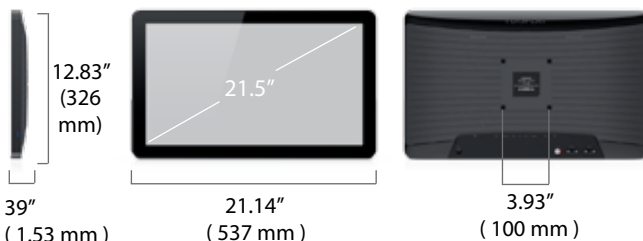

Panel Information

Screen Size	21.5"
Touch Screen Type	Resistive touch screen
Active Area	476.64 (H) x 268.11 (V) mm
Pixel Pitch	0.248 (H) x 0.248 (V) mm
Max Resolution	1920 x 1080
Brightness	250 cd/m2
Contrast Ratio	1000
Horizontal Viewing Angle	3 o'clock = 89° 9 o'clock = 89°
Vertical Viewing Angle	12 o'clock = 85° 6 o'clock = 85°
Aspect Ratio	16:9

Power

Power Input	110V/240V
Power Output	12V/4A
Power Consumption	48W
Power Source	Power Supply cable 3m

General Information

Size (W x H x D)	686 x 107 x 401 mm
Weight	4150 g
Operation Temperature	0°C to 40° C
Relative Humidity	40% - 70%
Internal Memory	4GB
Connectivity (*) 3G em UID0357-XX	Wi-Fi 802.11 b/g/n 3G WCDMA (CDMA 2000 optional) Bluetooth 2.1
Color	Black / White (other colors optional)
Input Ports	USB (*2) / Micro SD / 3G SIM / HDMI / RS232/ Earphones / I2C (PB and MS) / DC in / ON/OFF switch / Volume but- ton / Brightness button
Approvals & Certifications	ROHS, CE / FCC